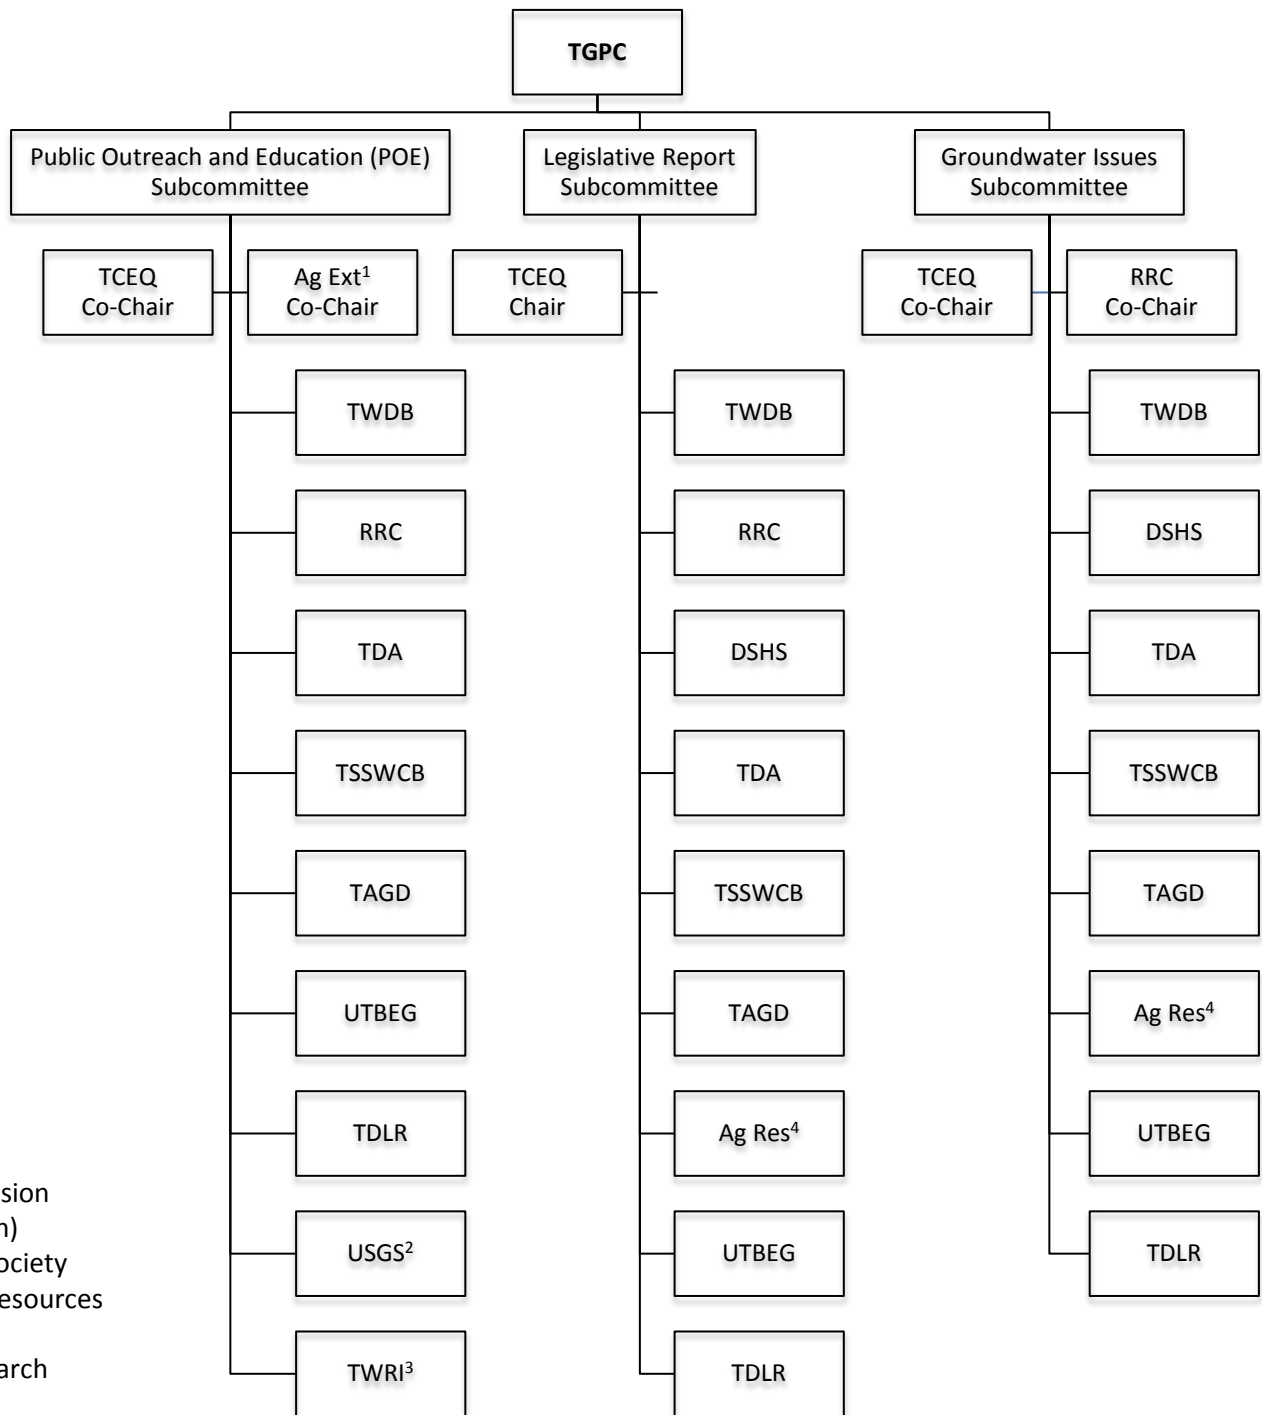

# Texas Groundwater Protection Committee (TGPC)

Texas Commission on Environmental Quality (TCEQ)  
Chair

Texas Water Development Board (TWDB)  
Vice Chair

Railroad Commission of Texas (RRC)

Texas Department of State Health Services (DSHS)

Texas Department of Agriculture (TDA)

Texas State Soil and Water Conservation Board (TSSWCB)

Texas Alliance of Groundwater Districts (TAGD)

Texas A&M AgriLife Research (AgriLife Research)

University of Texas Bureau of Economic Geology (UTBEG)

Texas Department of Licensing and Regulation (TDLR)

<sup>1</sup>Ag Ext – Texas A&M AgriLife Extension Service (AgriLife Extension)  
<sup>2</sup>USGS – United States Geological Society  
<sup>3</sup>TWRI – Texas A&M Texas Water Resources Institute  
<sup>4</sup>Ag Res – Texas A&M AgriLife Research (AgriLife Research)